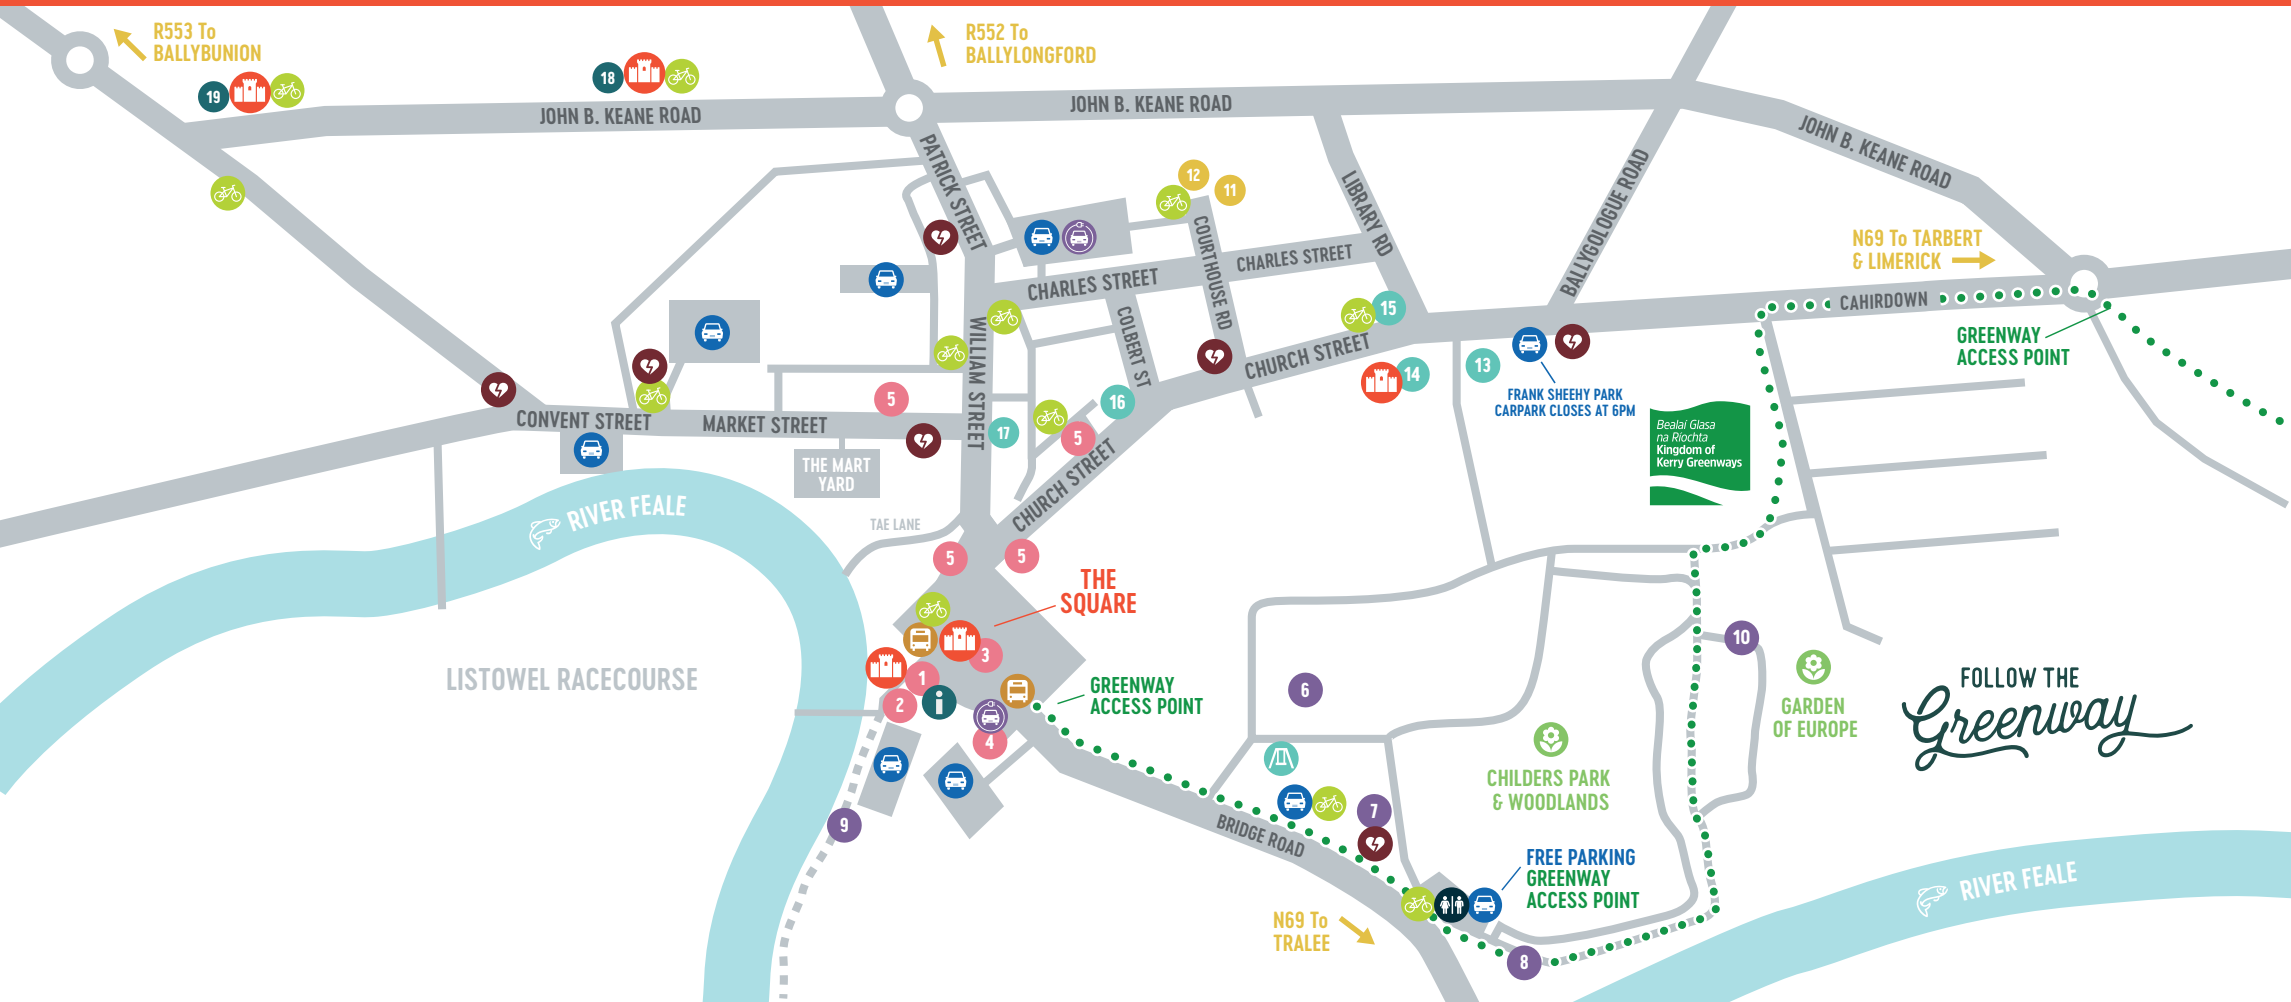

LISTOWEL TOWN MAP

www.listowel.ie

THE SQUARE

1. Kerry Writers' Museum
2. Listowel Castle
3. St. John's Theatre & Arts Centre
4. St. Mary's Church
5. Pat McAuliffe Plasterwork [The Maid of Erin, Emporium, Harp & Lion, The Risin' Sun]

BRIDGE RD/TOWN PARK

6. Listowel Pitch & Putt Club
7. Listowel Community Centre
8. Listowel Bridge
9. River Feale Walk
10. Holocaust Memorial

CIVIC CENTRE

11. Listowel Library
12. Listowel Courthouse

CHURCH & WILLIAM STREET

13. St. Michael's Graveyard
14. Church Tower (in Graveyard)
15. Carnegie Library (KDYS Centre)
16. Listowel Garda Station
17. John B. Keane's Bar

JOHN B. KEANE ROAD

18. Lartigue Monorail & Museum
19. Teampall Bán Famine Graveyard

PUBLIC TOILETS

DEFIBRILLATORS
- PORTABLE AED

- LISTOWEL — ABBEYFEALE
- KINGDOM OF KERRY GREENWAYS

LISTOWEL
WHERE STORIES BEGIN